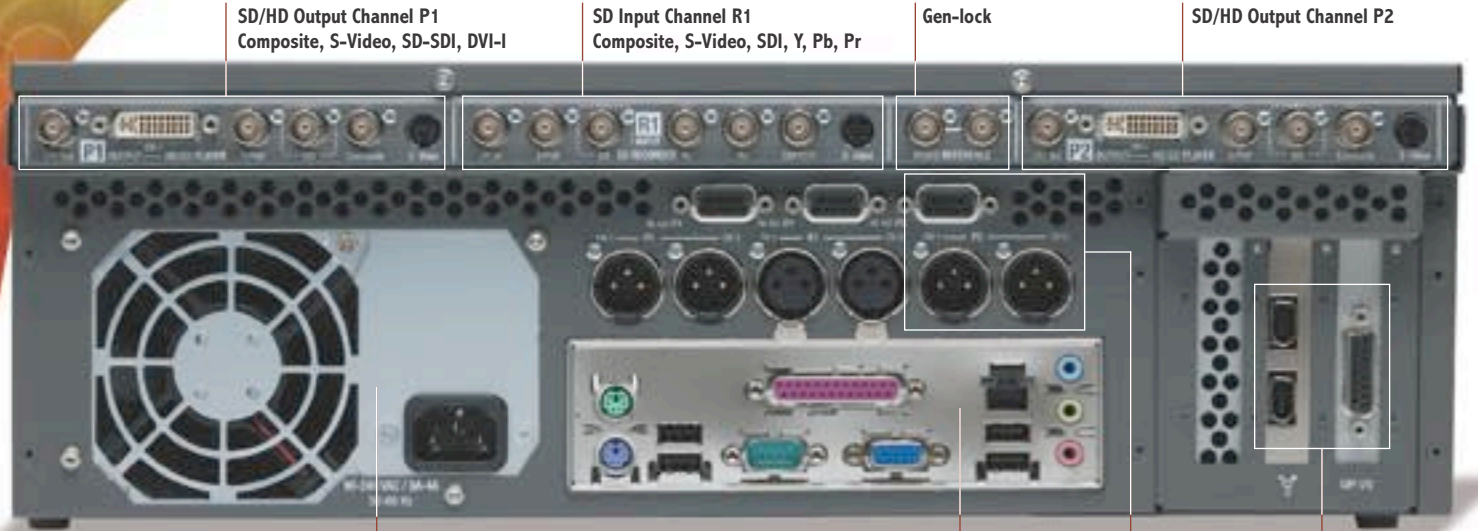

The Turbo™ iDDR is a new class of VTR replacement device designed for today's Professional AV media facilities. Intended for applications such as events & staging, presentation, distance learning, houses of worship production and other ProAV applications, the Turbo iDDR leverages the flexible digital storage, networking, multi-format and clip-creation capabilities of the Emmy® award winning Grass Valley Profile® line of video servers and M-Series line of iVDRs.

Networked Device for **Distance Learning** Applications

Turbo is the ideal advanced VTR replacement for fixed facility environments such as Distance Education applications where storage devices are being used in networked file sharing operations. The compact unit surpasses the capabilities of VTR's that exist in facilities today.

To learn more visit www.thomsongrassvalley.com/TURBO

KEY POINTS

- Edit, manage and arrange media content into playlists using included iDDR application
- Simultaneous record / playback – does the work of multiple systems
- Supports HD video via file transfers, FireWire (IEEE 1394)
- SD video with simultaneous SD and HD playback, mix SD and HD on the same playlist
- Import and export media in a variety of formats including QuickTime, WMV, WMV HD, HDV and MPEG-2
- Over ten hours of HD storage at 25 Mb/s with removable media capabilities for loading and archiving content
- Workflow-ready with AMX and Creston system support

A product that does the work of three VTRs at an unprecedented price point.

Introducing the Grass Valley Turbo iDDR

TURBO
iDDR Intelligent Digital Disk Recorder

SD/HD Output Channel P1
Composite, S-Video, SD-SDI, DVI-I